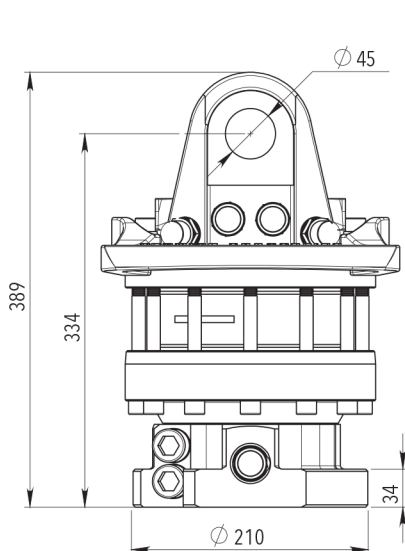

160
kN

80
kN

3400
Nm

65
kg

40
l/min

We delivery only professional products:

KONTAKT/CONTACT

+48 660 335 336, +48 660 337 336, +48 663 994 664