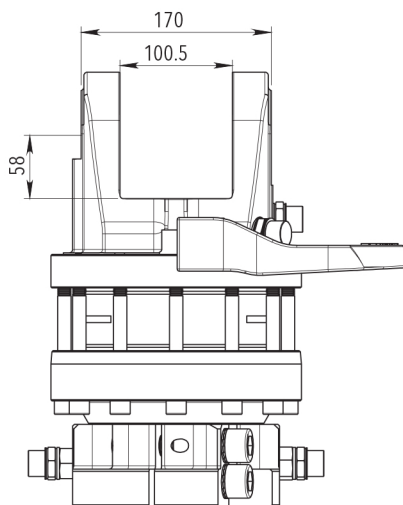

160
kN

80
kN

3400
Nm

65
kg

40
l/min

We delivery only professional products:

KONTAKT/CONTACT

+48 660 335 336, +48 660 337 336, +48 663 994 664