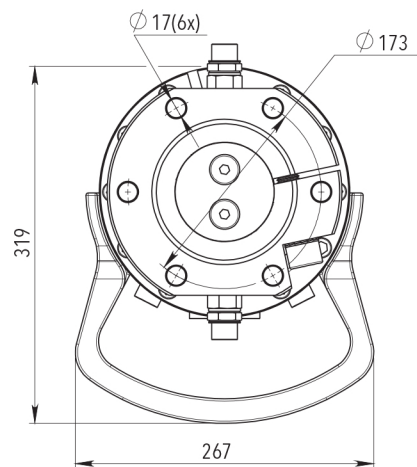

160
kN

80
kN

3400
Nm

65
kg

40
l/min

We delivery only professional products:

KONTAKT/CONTACT

+48 660 335 336, +48 660 337 336, +48 663 994 664