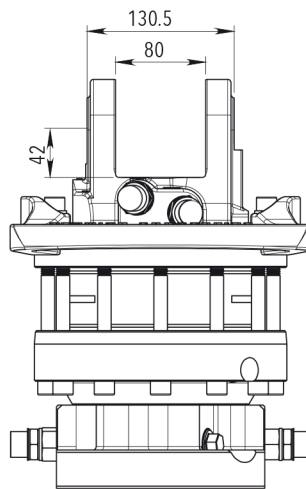

100
kN

50
kN

2800
Nm

64
kg

30
l/min

FHL02

← OPPOSITE HOSE CONNECTION

DOUBLE BEARING