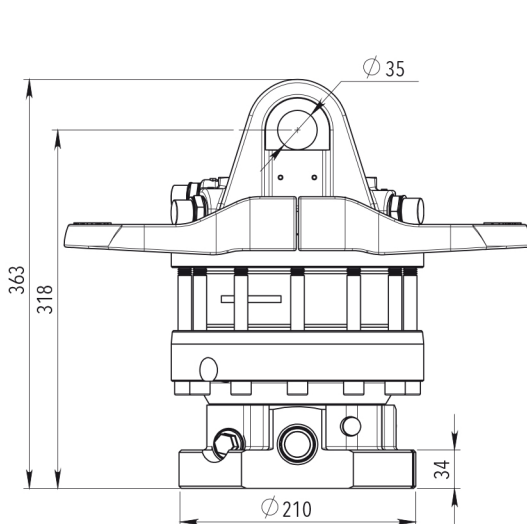

100
kN

50
kN

2800
Nm

64
kg

30
l/min

FHL02

← OPPOSITE HOSE CONNECTION

DOUBLE BEARING