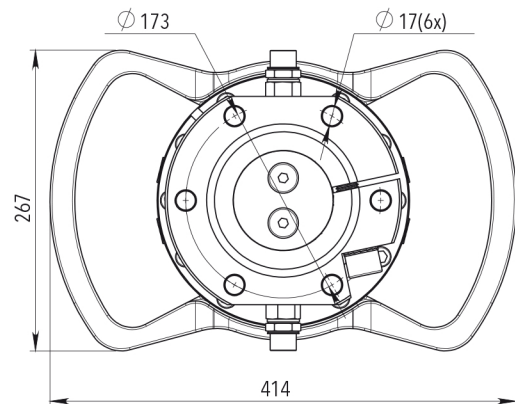

100
kN

50
kN

2800
Nm

64
kg

30
l/min

FHL02

← OPPOSITE HOSE CONNECTION

DOUBLE BEARING