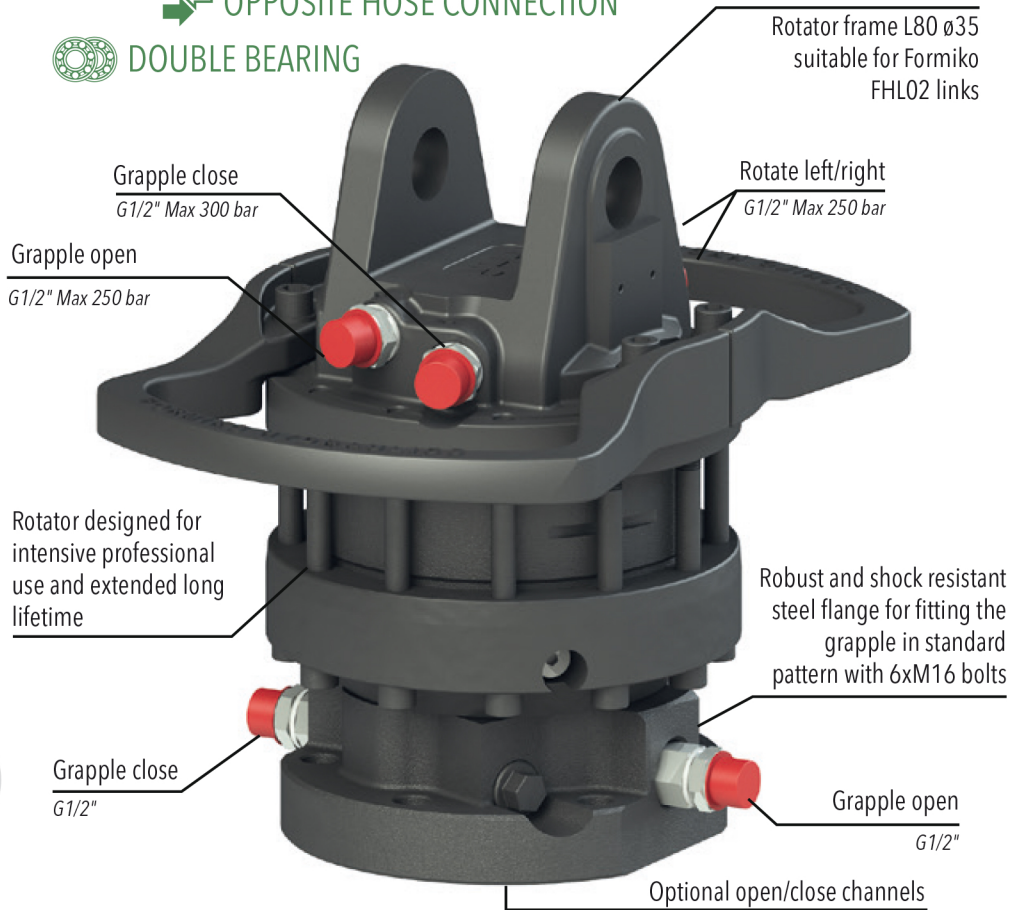

100
kN

50
kN

2800
Nm

64
kg

30
l/min

FHL02

← OPPOSITE HOSE CONNECTION

DOUBLE BEARING